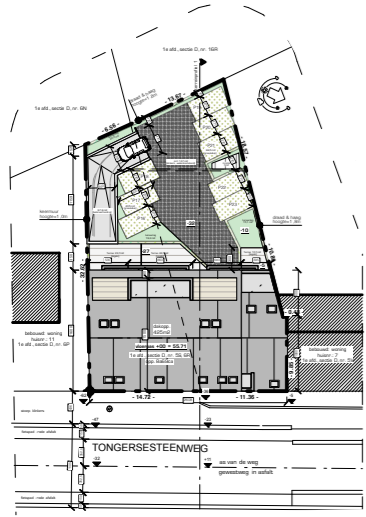

Appartement 07

bruto opp: 80,34m²
opp. terras :9,23m²

INPLANTINGSPLAN
SCHAAL 1/1000

VERDIEPING 1
SCHAAL 1/75