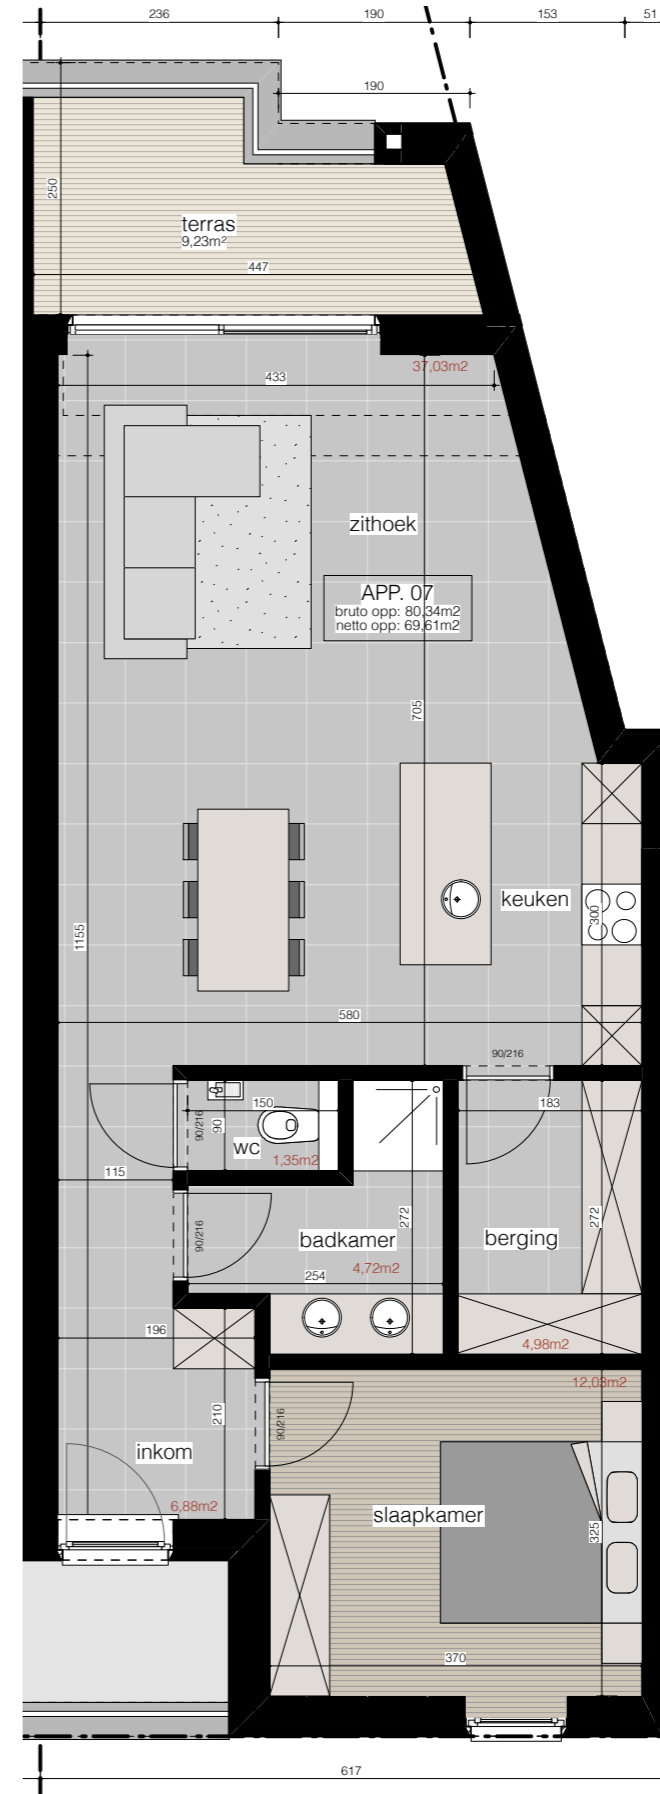

Appartement 07

bruto opp: 80,34m²
opp. terras :9,23m²

INPLANTINGSPLAN
SCHAAL 1/1000

VERDIEPING 1
SCHAAL 1/75